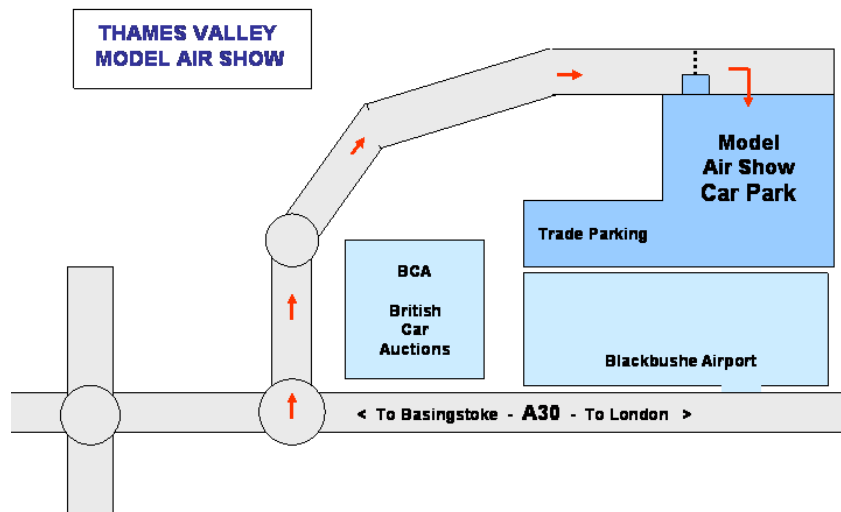

www.thamesvalleymodelairshow.org.uk

show@thamesvalleymodelairshow.org.uk